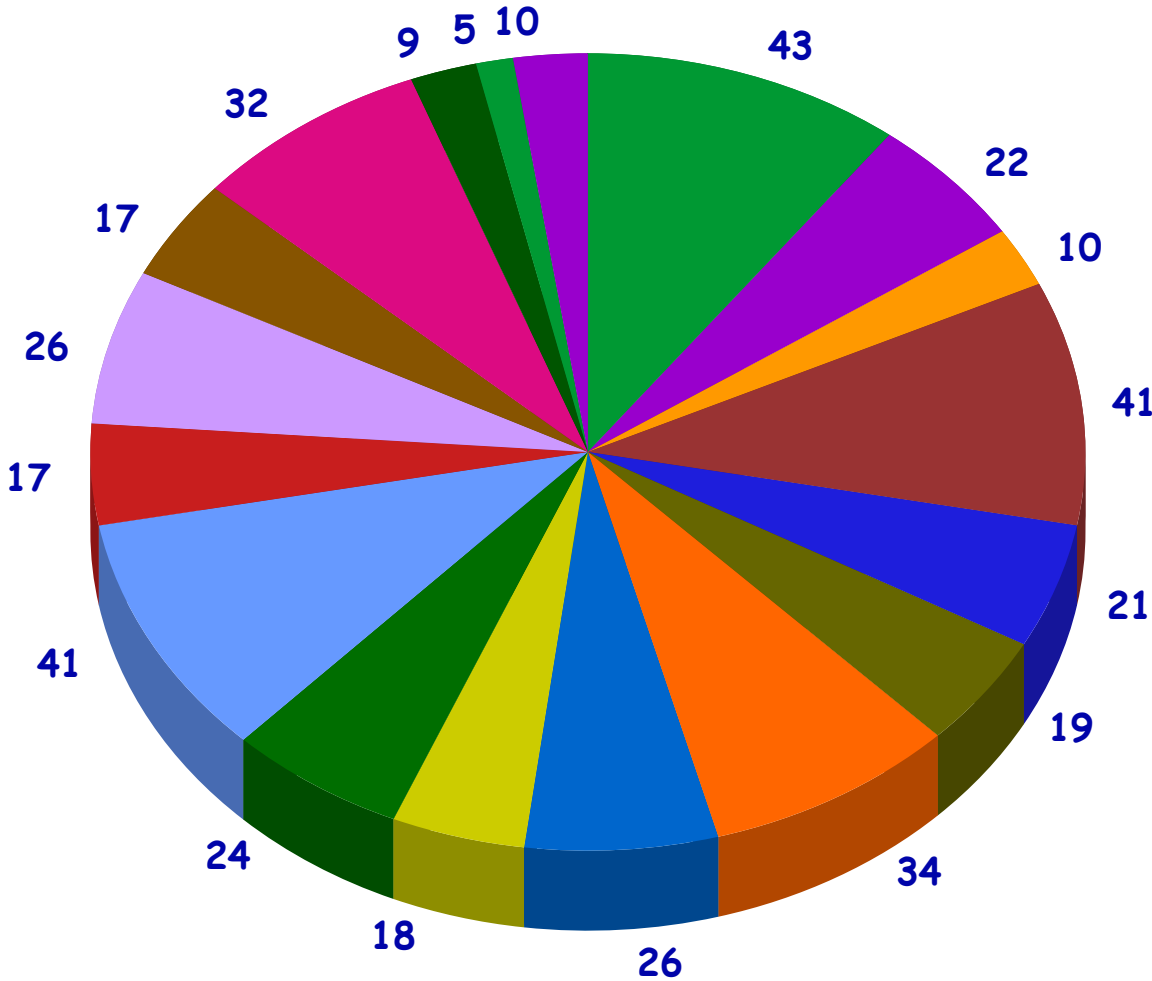

Monster Project Votes 2007

- Bilbatauri Nussa Chauri
- Pella-Tron
- Kombo Kreature
- Ms. Dead-Eye
- Goggle Zoggle
- Soskay
- Big Pop in the House
- Jonny Thebes
- BounceBall-Gonna-Fall
- Takushaku
- Frankenburger
- Mr. Ugly
- Fujigon
- Megazilla Monster
- Ms. San
- Mr. Firehorns
- Mrs. Scary
- Paper the Monster
- Horrid Harry